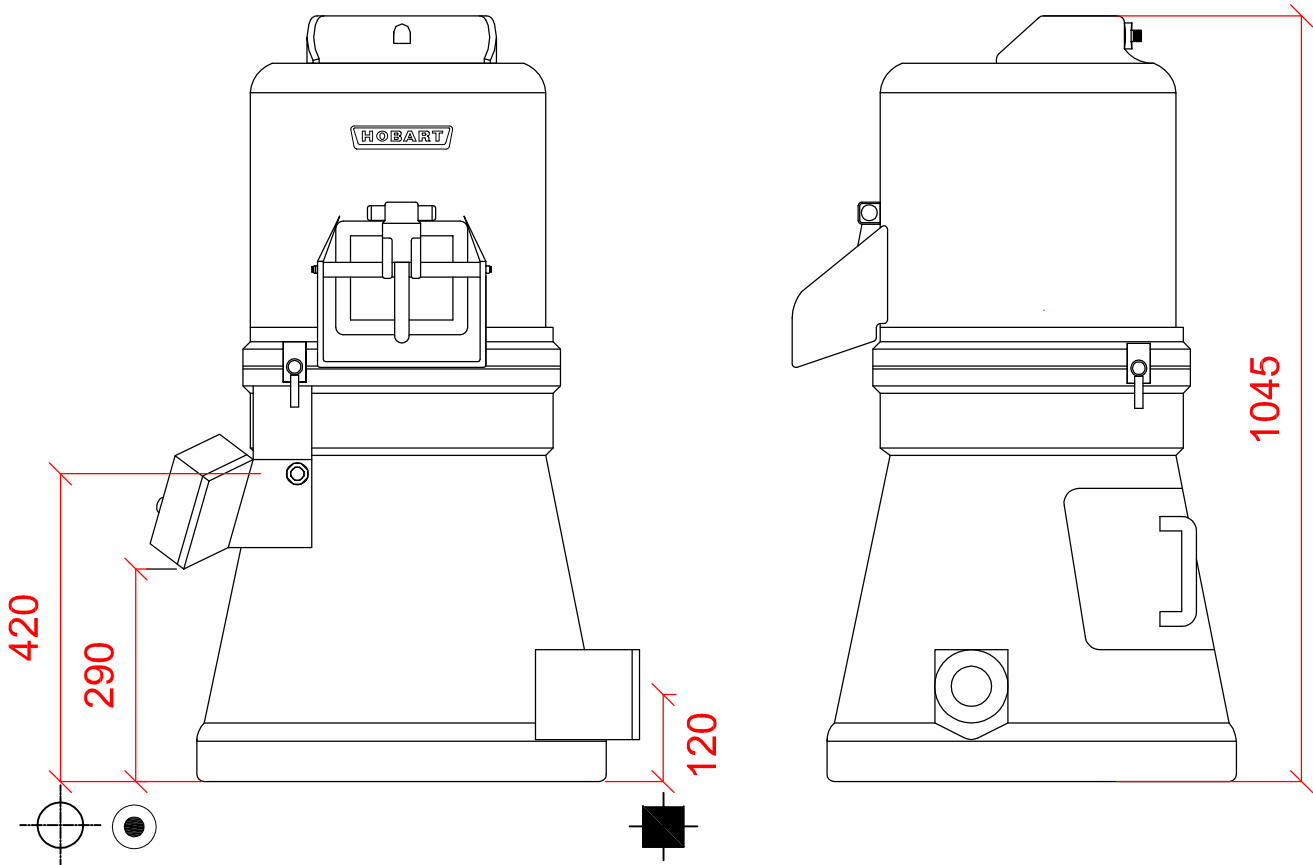

FOOD PREPARATION  
PEELERS

HOBART UK,  
SOUTHGATE WAY,  
ORTON SOUTHGATE,  
PETERBOROUGH.  
PE2 6GN  
08444 888 7777

www.hobartuk.com

13kg Potato Peeler with Built-in Peel Trap and Hose Connector

E6128M-10

Water	Drain	Electric Loading
1/2" B.S.P. POTABLE COLD WATER	50mm	0.37kW 230/50/1 FUSE AT 15 AMPS

PLOT SCALE: 1:10

RIGHT TO MAKE NECESSARY CHANGES IS RESERVED