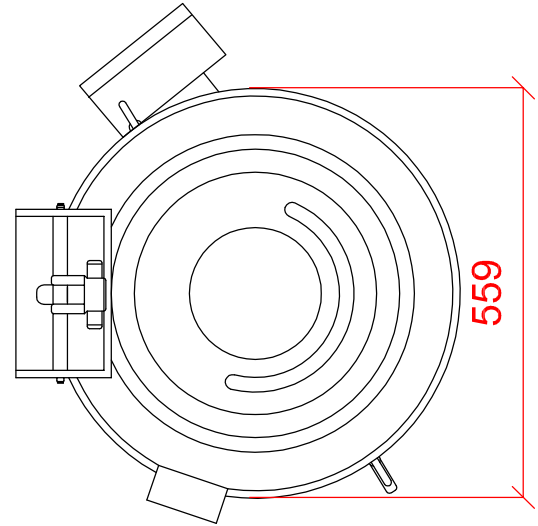

FOOD PREPARATION  
PEELERS

HOBART UK,  
SOUTHGATE WAY,  
ORTON SOUTHGATE,  
PETERBOROUGH.  
PE2 6GN  
08444 888 7777

www.hobartuk.com

13kg Potato Peeler with Built-in Peel Trap and Hose Connector

E6128M-10

Water	Drain	Electric Loading
1/2" B.S.P. POTABLE COLD WATER	50mm	0.37kW 230/50/1 FUSE AT 15 AMPS

PLOT SCALE: 1:10

RIGHT TO MAKE NECESSARY CHANGES IS RESERVED